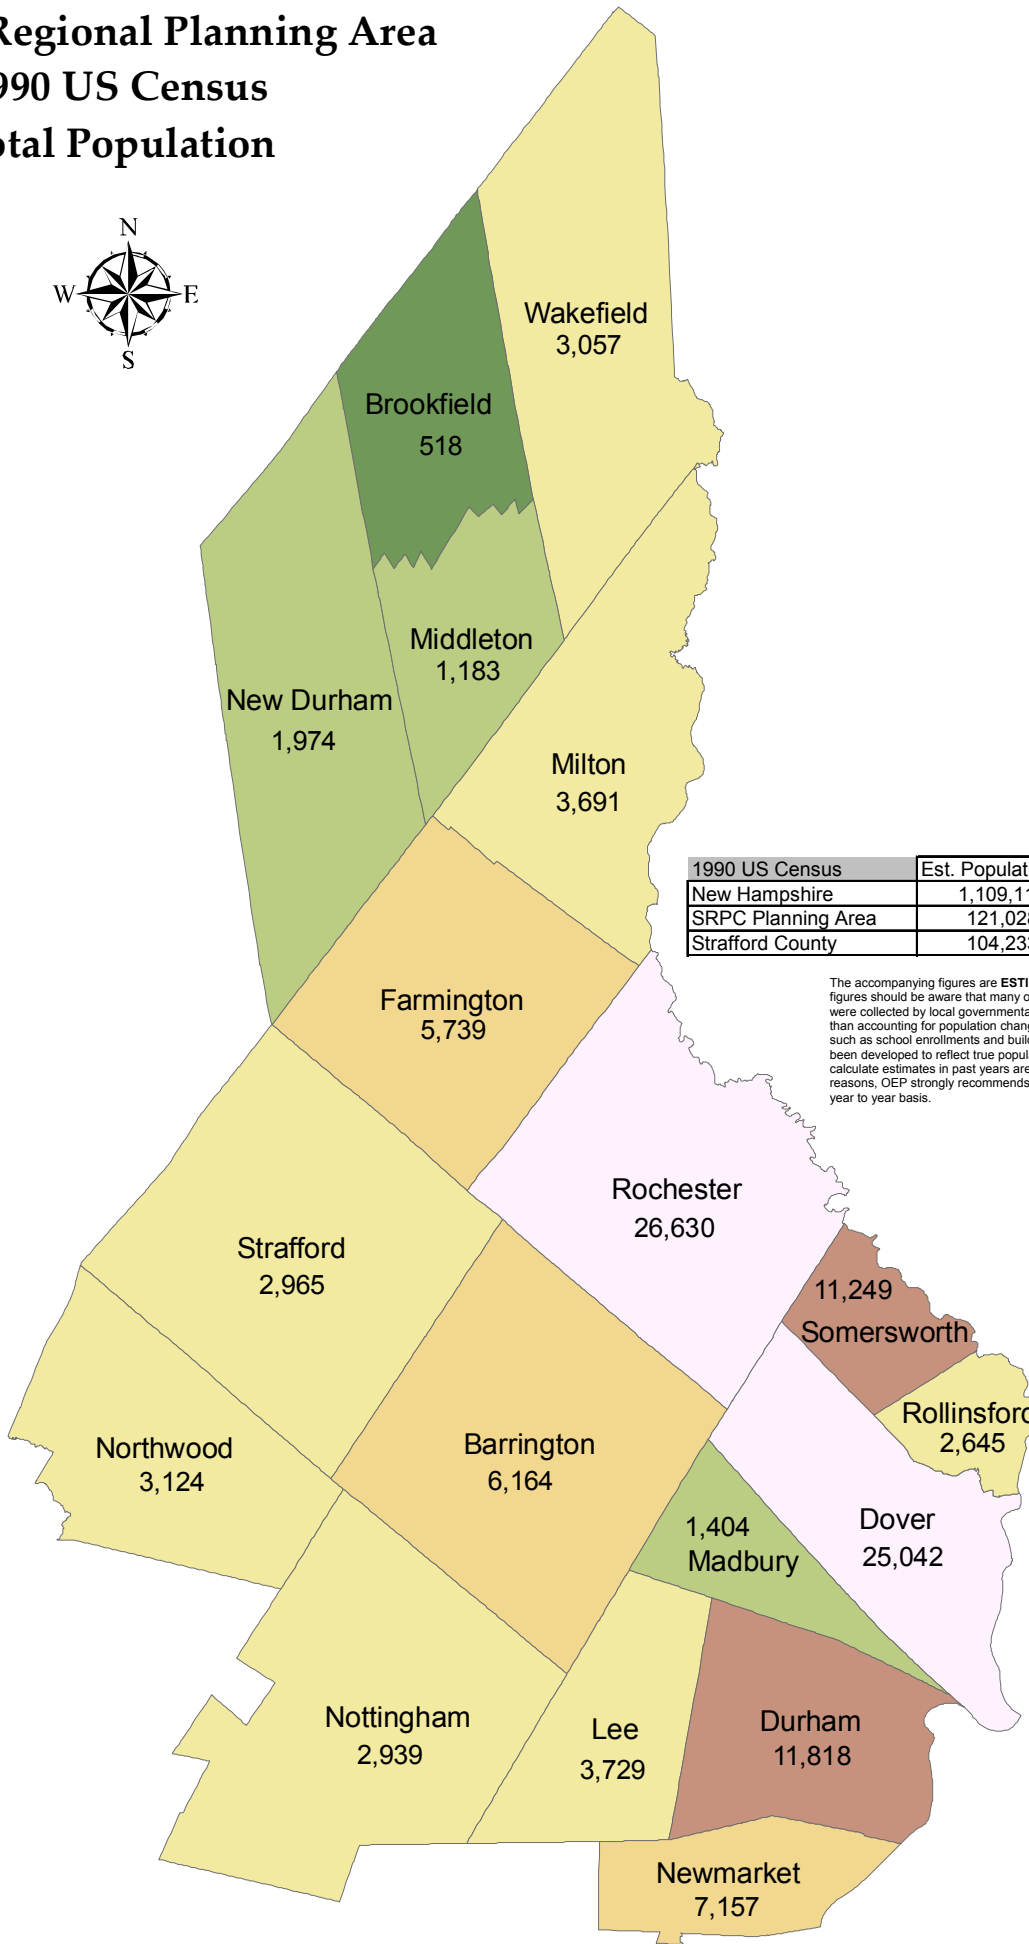

Strafford Regional Planning Area

1990 US Census

Total Population

1990 US Census	Est. Population	% of NH Population
New Hampshire	1,109,117	-
SRPC Planning Area	121,028	10.91%
Strafford County	104,233	9.40%