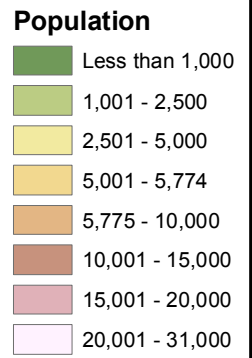

Strafford Regional Planning Area

2000 US Census

Total Population

2000 US Census	Est. Population	% of NH Population
New Hampshire	1,235,550	-
SRPC Planning Area	132,457	10.72%
Strafford County	112,233	9.08%