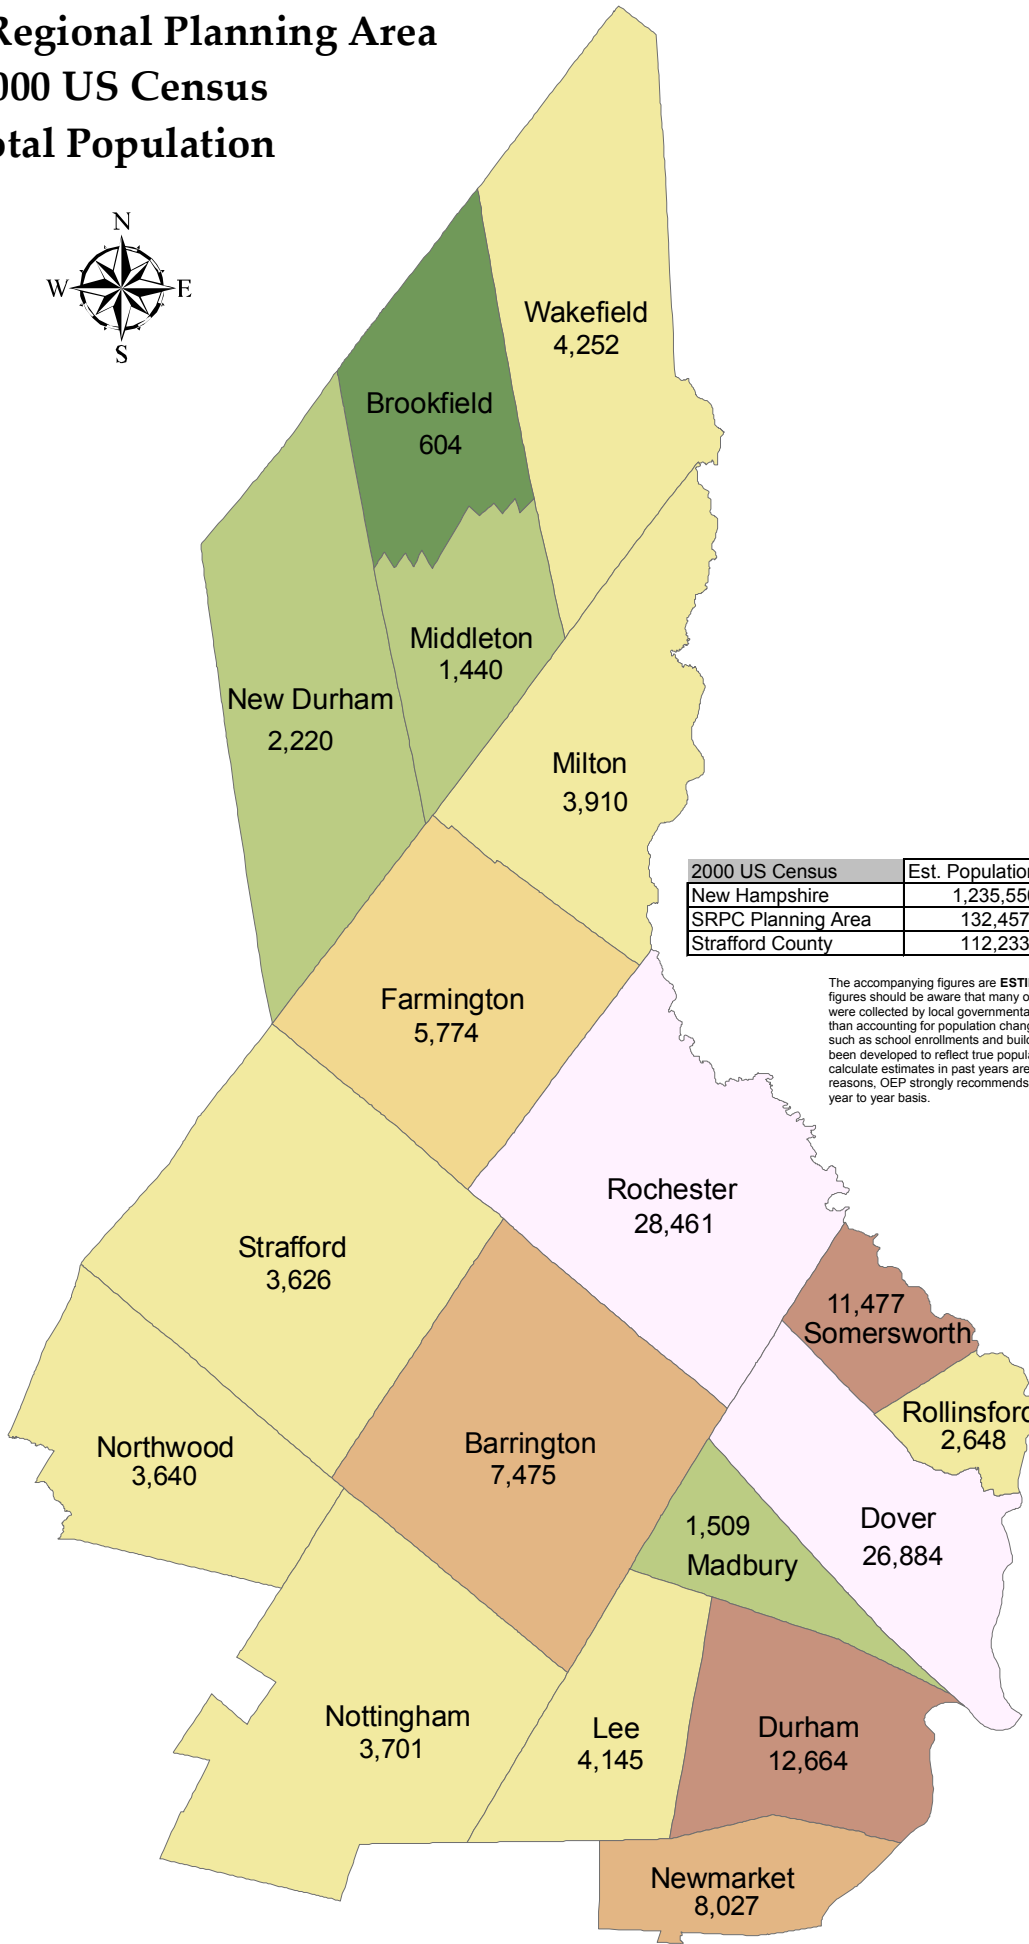

Strafford Regional Planning Area

2000 US Census

Total Population

2000 US Census	Est. Population	% of NH Population
New Hampshire	1,235,550	-
SRPC Planning Area	132,457	10.72%
Strafford County	112,233	9.08%