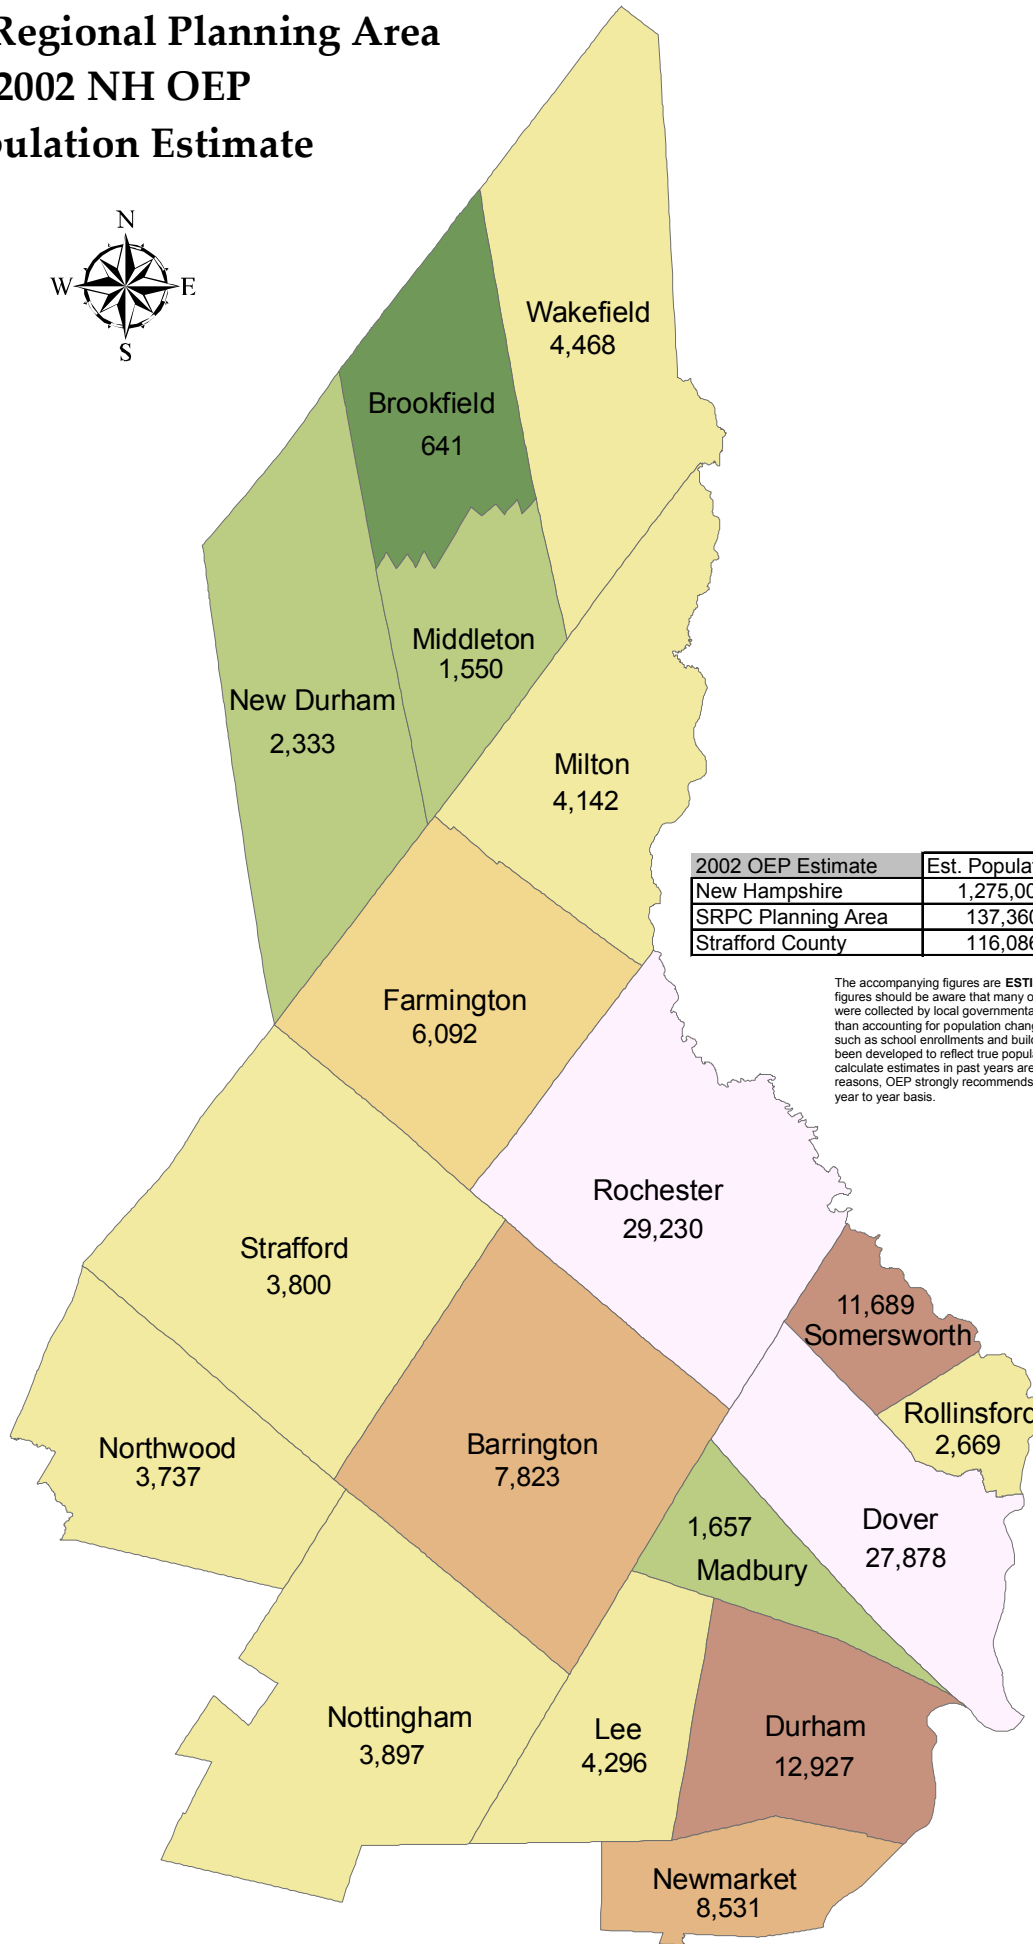

Strafford Regional Planning Area 2002 NH OEP Population Estimate

2002 OEP Estimate	Est. Population	% of NH Population
New Hampshire	1,275,000	-
SRPC Planning Area	137,360	10.77%
Strafford County	116,086	9.10%