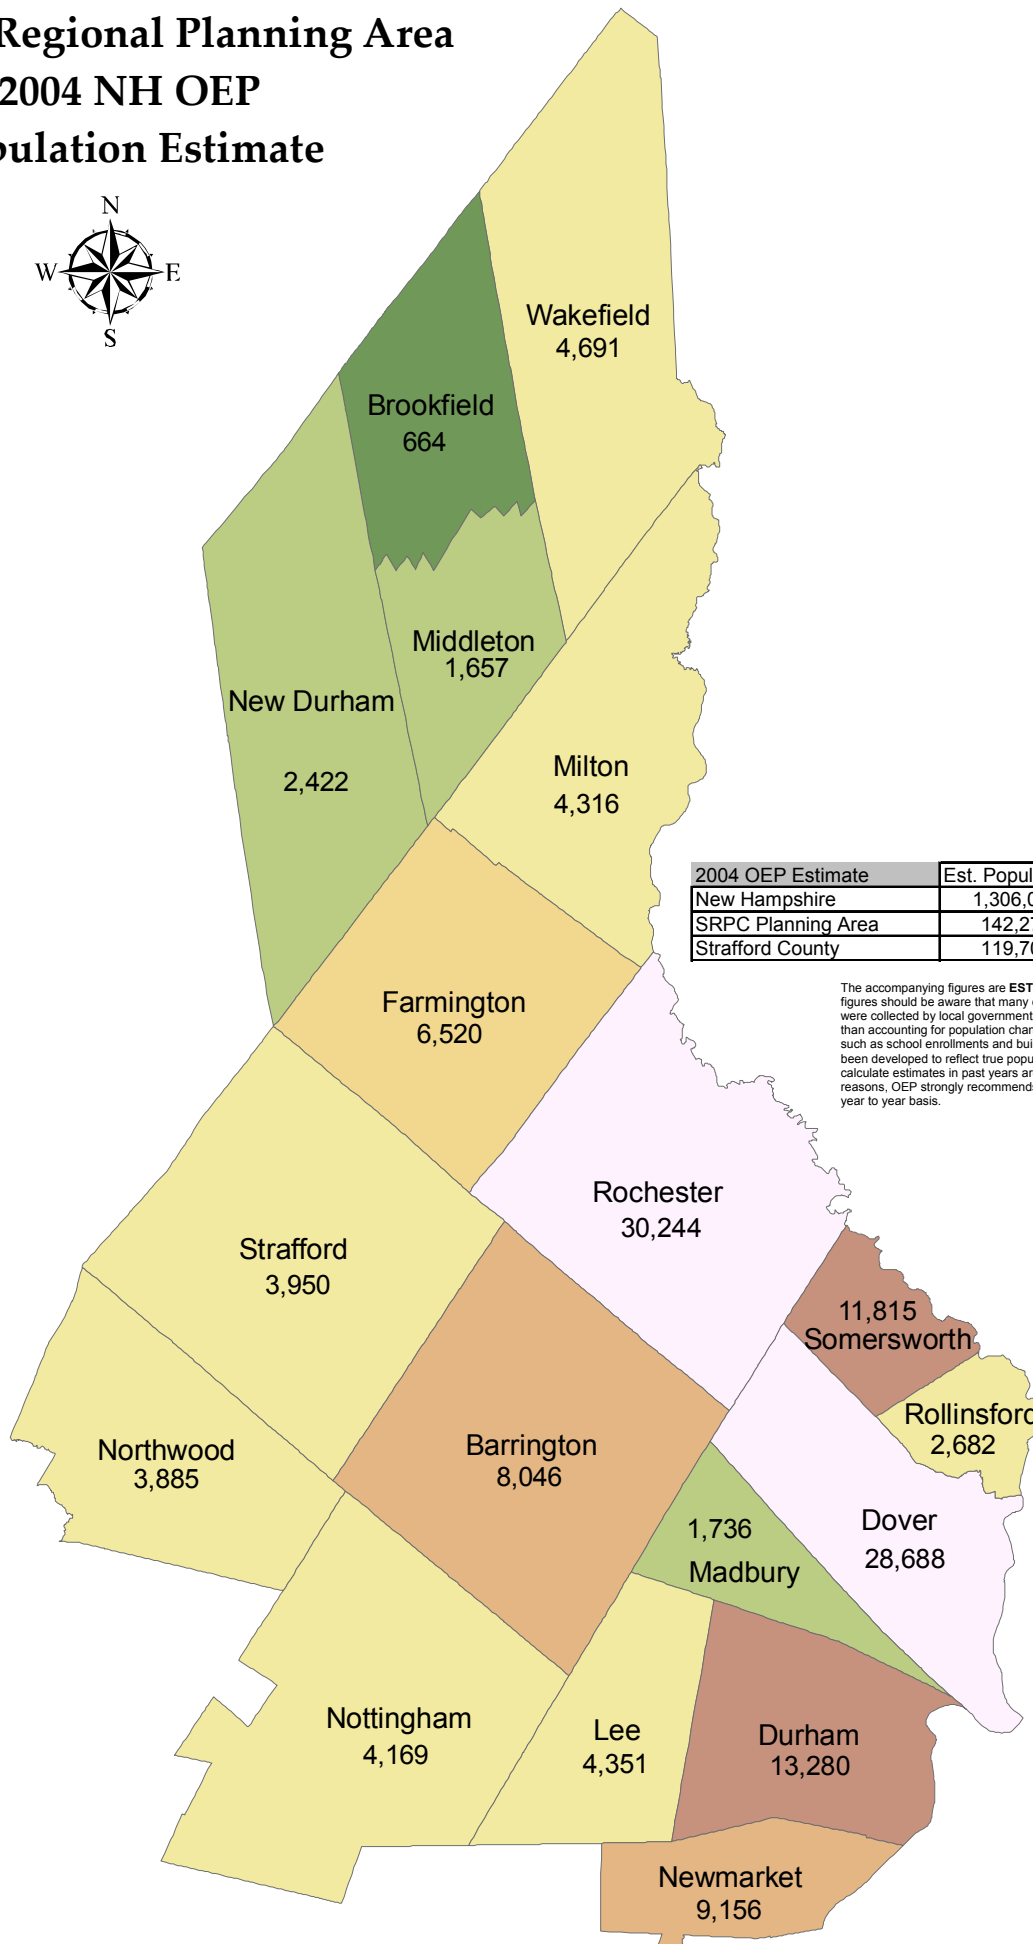

Strafford Regional Planning Area

2004 NH OEP

Population Estimate

2004 OEP Estimate	Est. Population	% of NH Population
New Hampshire	1,306,000	-
SRPC Planning Area	142,272	10.89%
Strafford County	119,707	9.17%