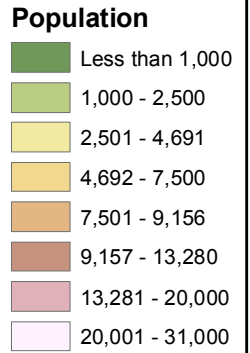

Strafford Regional Planning Area

2004 NH OEP

Population Estimate

2004 OEP Estimate	Est. Population	% of NH Population
New Hampshire	1,306,000	-
SRPC Planning Area	142,272	10.89%
Strafford County	119,707	9.17%