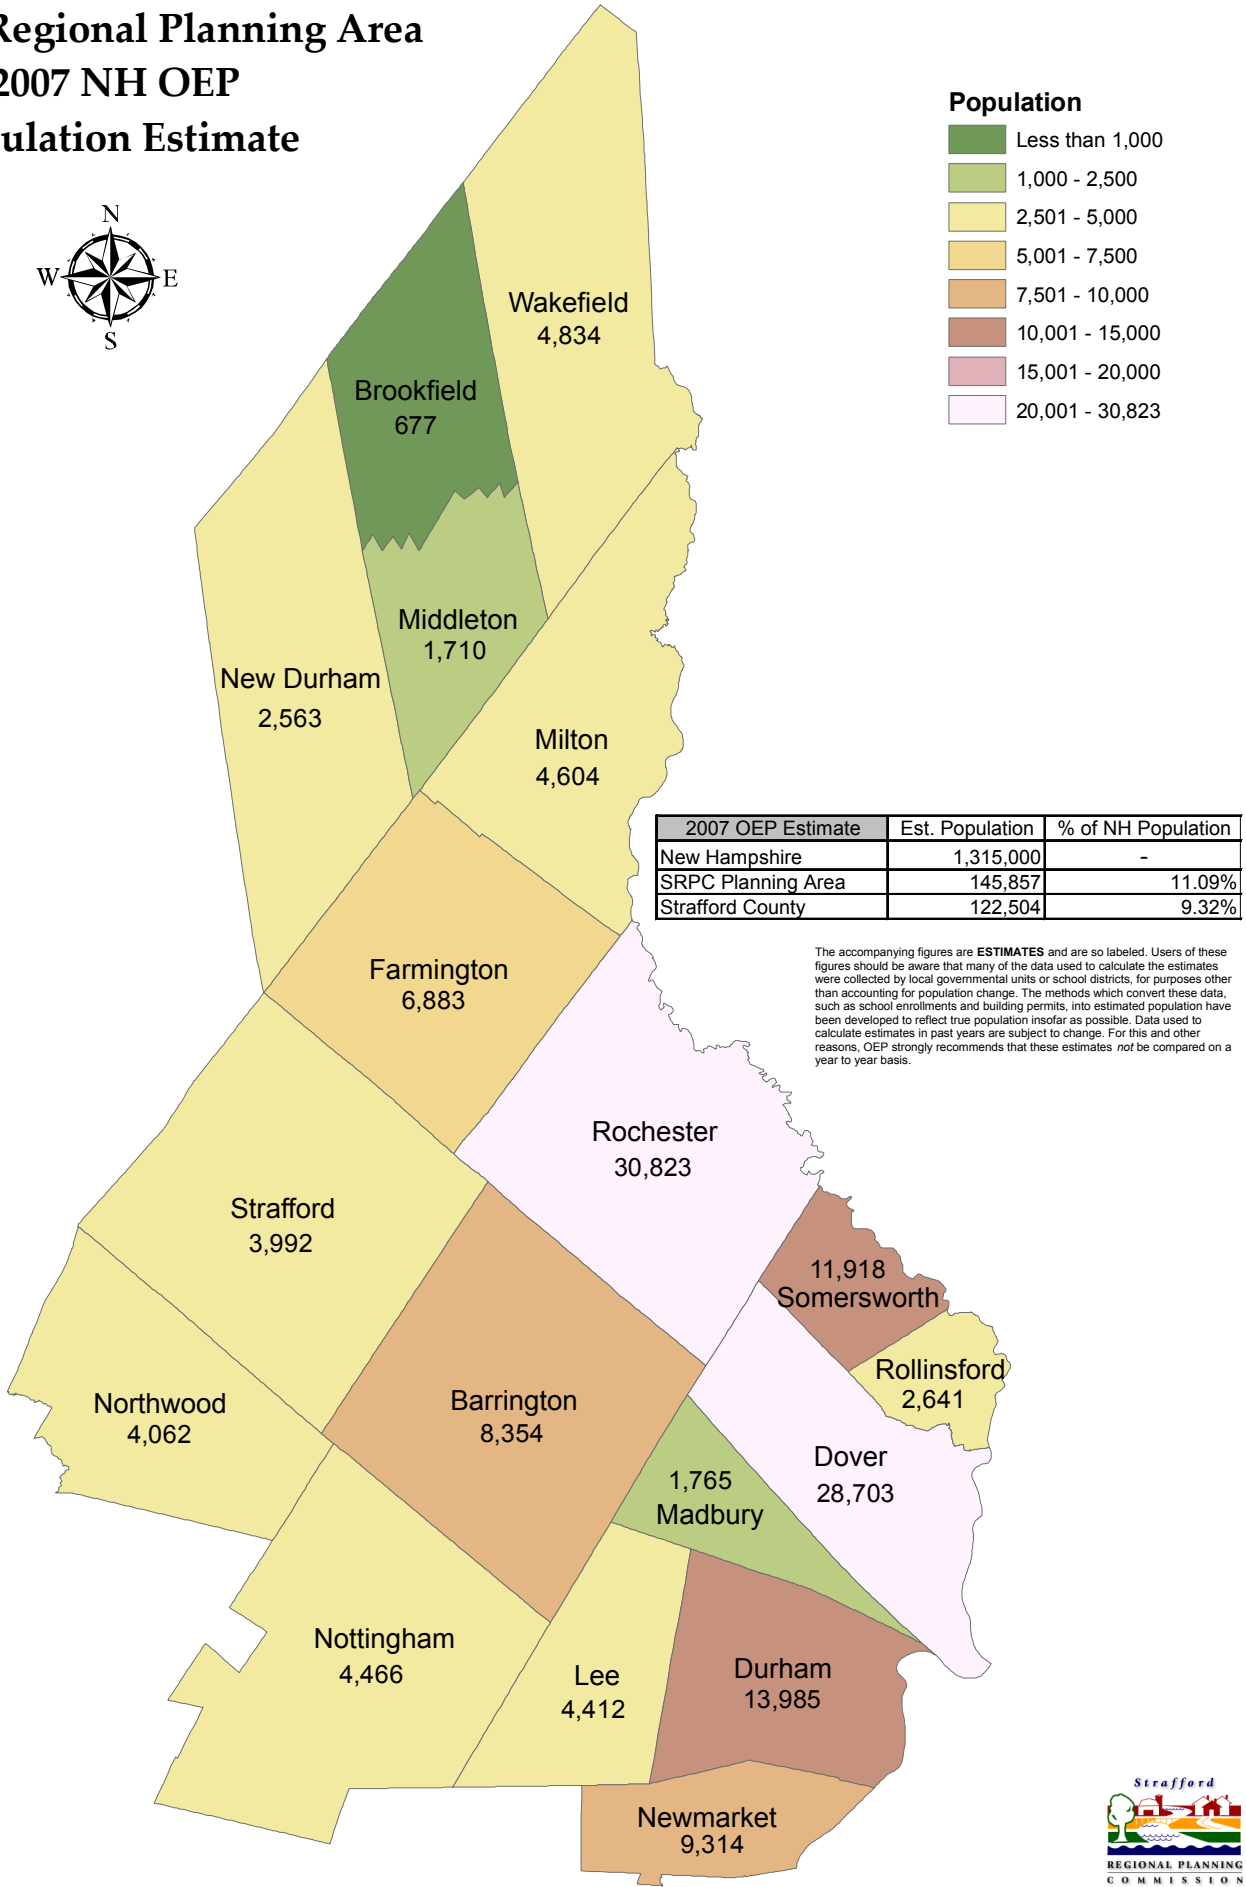

Strafford Regional Planning Area 2007 NH OEP Population Estimate

Population

2007 OEP Estimate	Est. Population	% of NH Population
New Hampshire	1,315,000	-
SRPC Planning Area	145,857	11.09%
Strafford County	122,504	9.32%