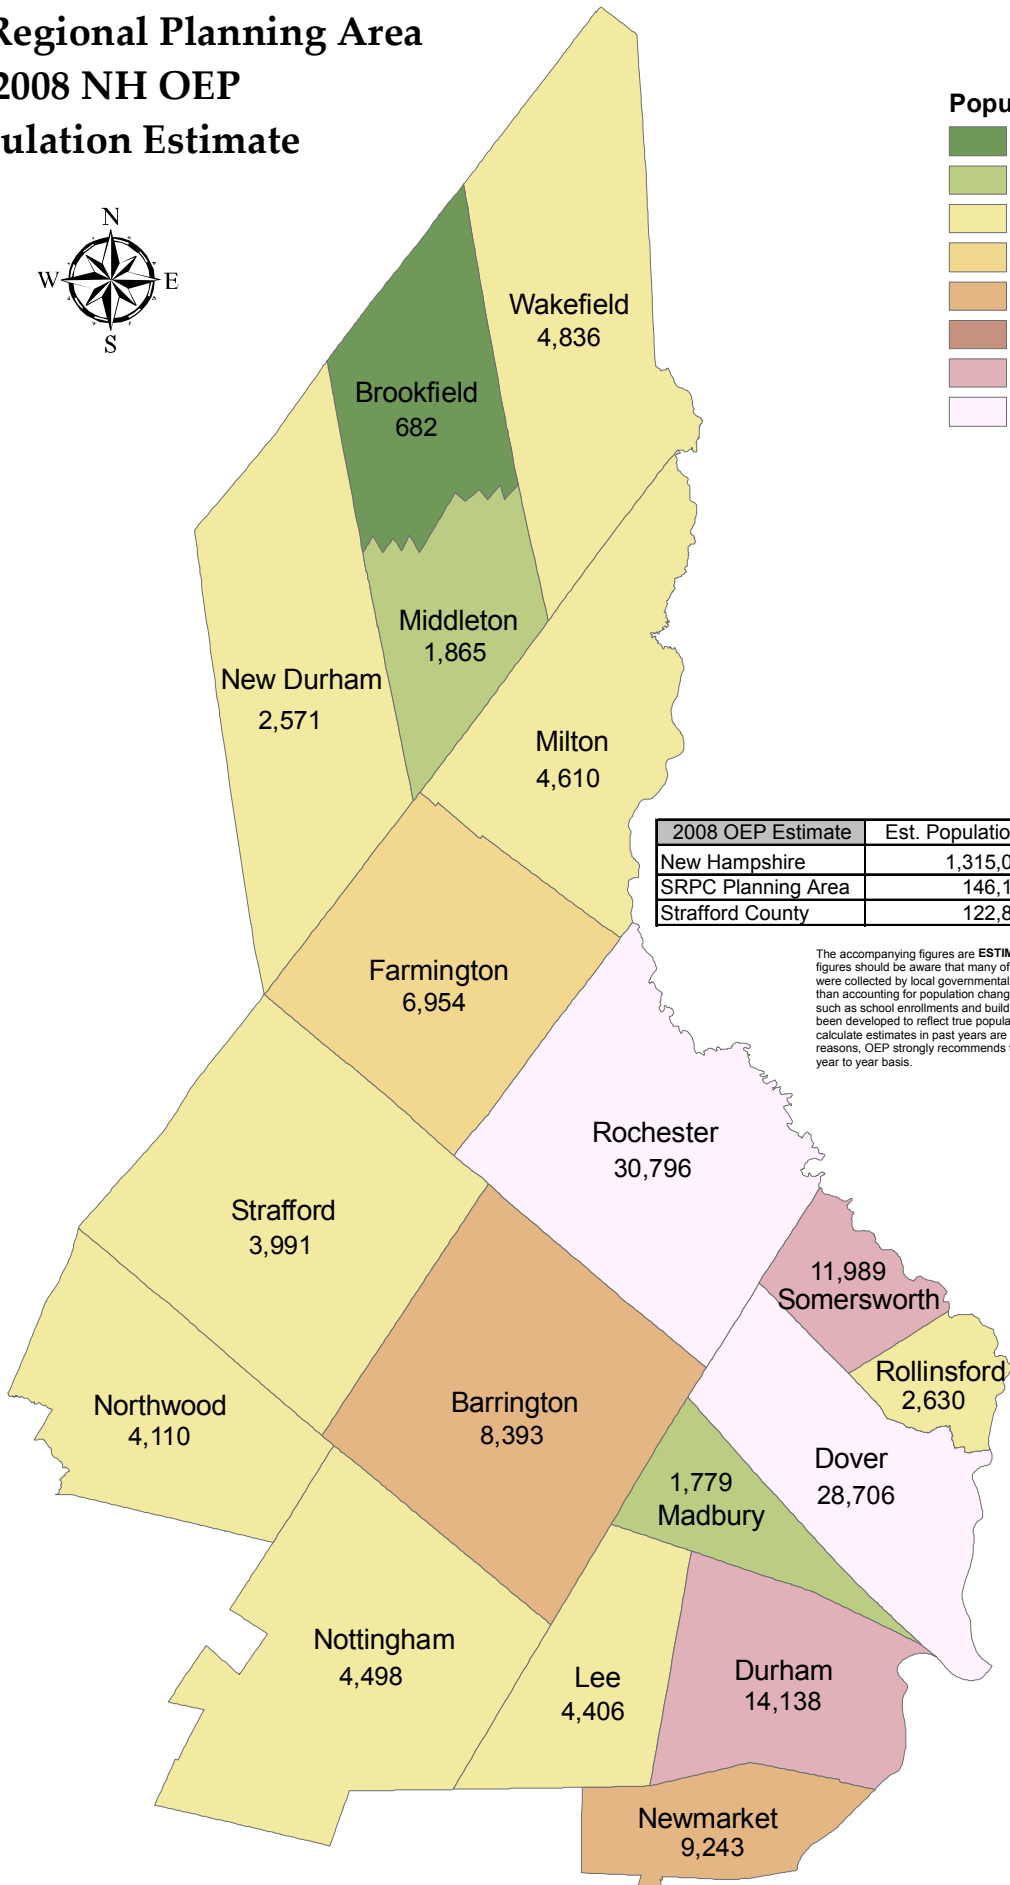

Strafford Regional Planning Area 2008 NH OEP Population Estimate

Population

2008 OEP Estimate	Est. Population	% of NH Population
New Hampshire	1,315,000	-
SRPC Planning Area	146,197	11.12%
Strafford County	122,828	9.34%